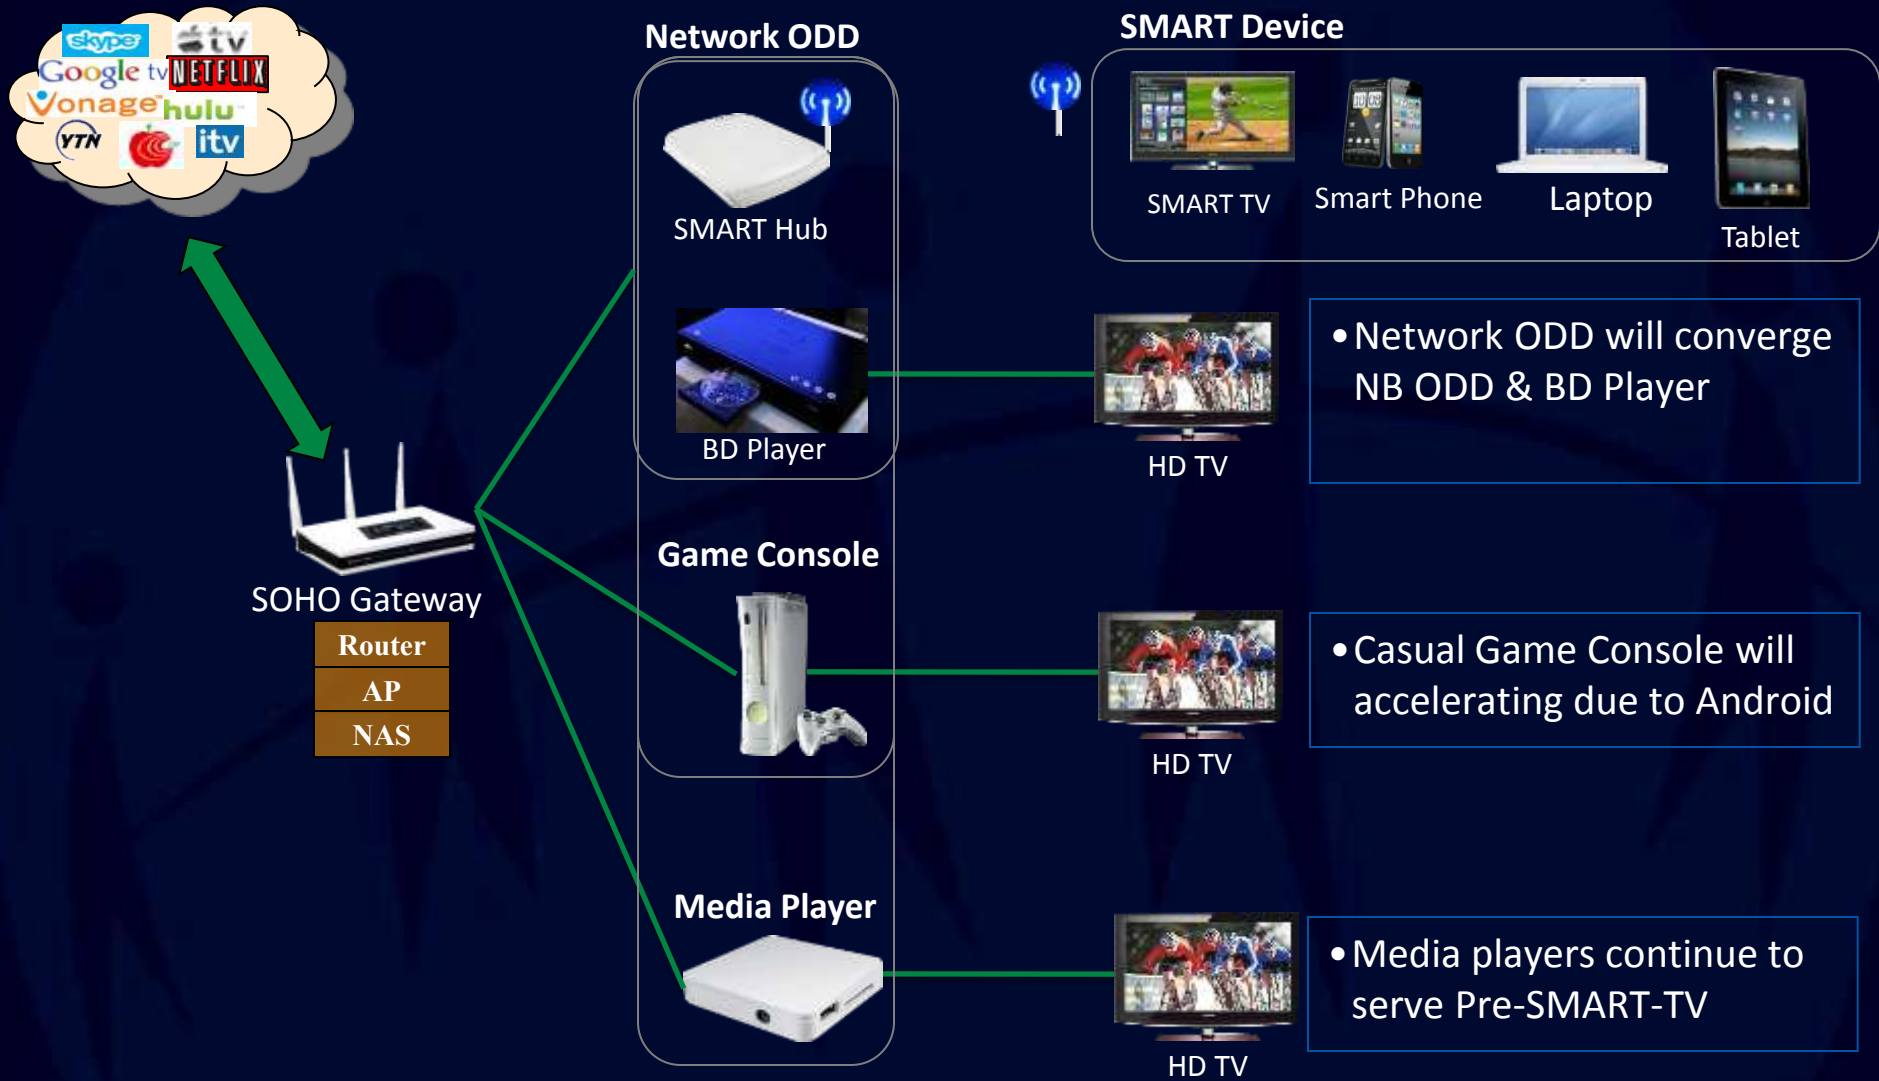

## User End-Device

HD TV

Stereo Speakers

Tablet

Smart Phone

Laptop

Video Camcorder

Camera

# Edge of the house: Service Platform/Control center

- **One-Box ControlCenter**
  - VoIP
  - Router Gateway
  - Concurrent DB WiFi
  - PVR/DMS (Storage)
  - Print server
  - Home Automation, etc.
- Enterprise performance: NAT, QoS, security, WiFi throughput
- LCD display
  - Video phone, picture apps
  - Over-the-top applications
  - Ease installation, remote diagnostic, reduce service call and RMA
- **Future proofed platform & seamless working with all Mobile client devices**
  - iOS/Android

# Infotainment Media Center Features

- Media storage
- DMA: Streamer, Video/Picture Player
- Game Console
- Networked ODD/BD
  - Watch movies on different devices
  - Copy/backup DVD/BD to HDD
- Wireless access point
  - Gateway to mobile devices
- IP- STB: IP ↔ HDMI
- Router gateway, VoIP

# All-in-One Info-tainment Hub – Smart Hub

- Thin STB: IP ↔ HDMI

Streamer, Video/Picture Player

Game Console:

BD Player

: Play Video on TV

- Networked R/W ODD: Connected to Ultra-NB/Mobile

- Wifi RG/AP/Storage
- TelePresence