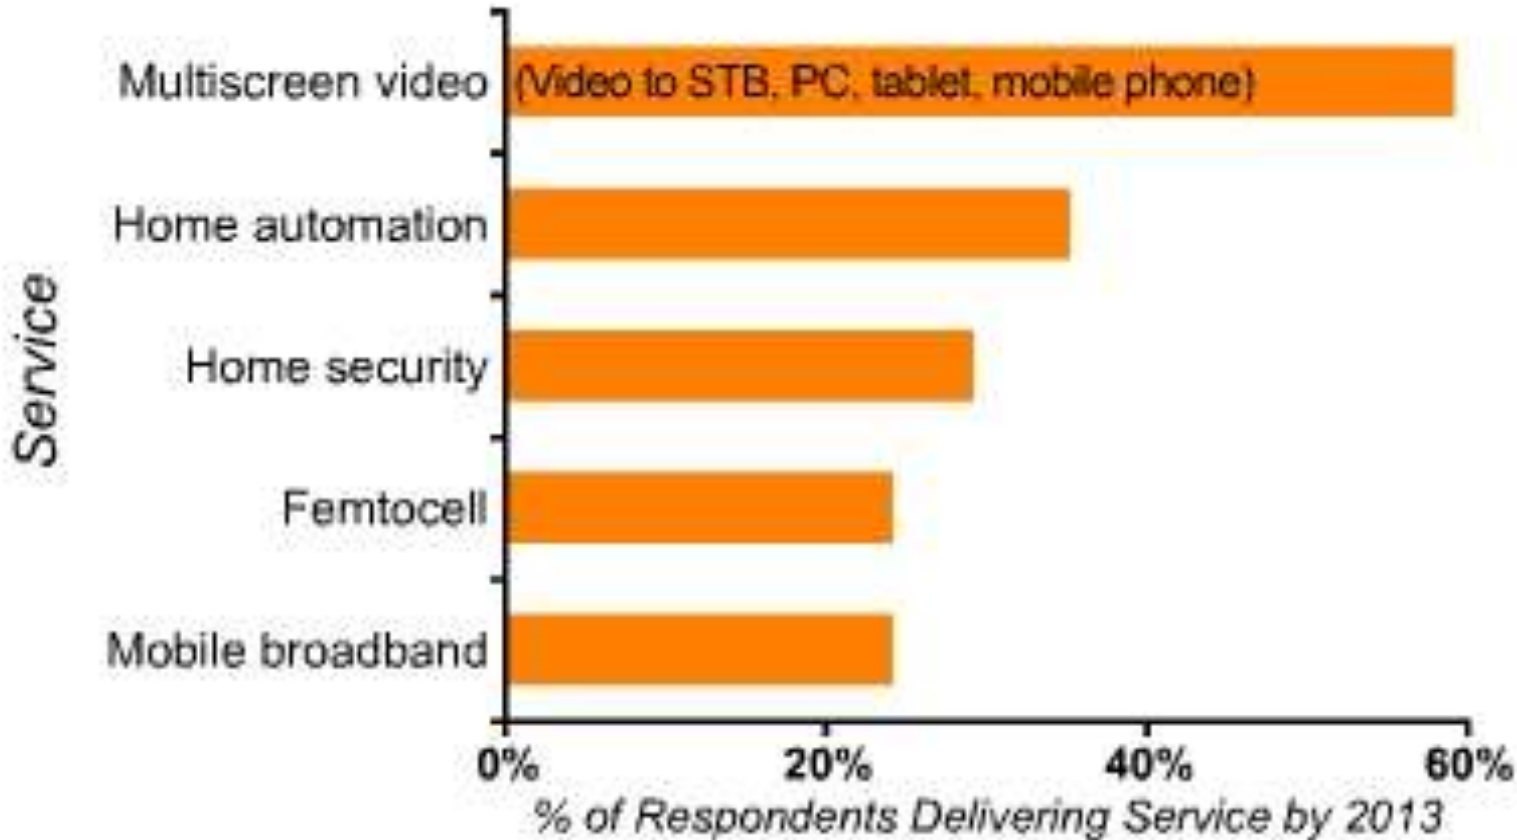

Carrier Router Market Trend

Fastest Growing Services Delivered Using Residential Gateways

© Infonetics Research, *Residential Gateway Deployment Strategies: Global Service Provider Survey, May 2012*